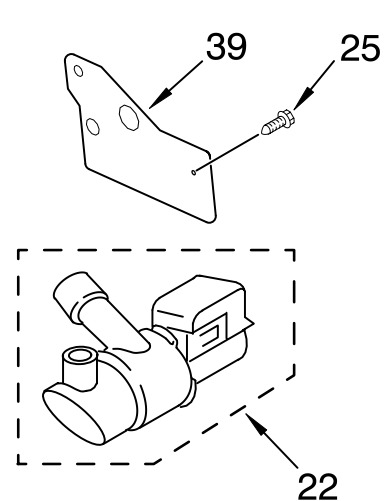

(White)

Illus. No.	Part No.	DESCRIPTION
1	3428670	Tube & Dispenser Assembly
2	3428391	Filter
3	3400061	Screw
4	3428392	Agitator
5	3968262	Tub Ring
6	3428186	Basket
7	3969019	Vacuum Break Asm
8	3968473	Tub & Inlet Asm
9	3430159	Hose, Pressure Switch
10	3430339	Hose, Bleach
11	3400872	Screw 8-18 x 3/8 (2)
12	370452	Clamp, Hose
14	3428814	Shield, Tub/Motor
15	3968185	Clamp
18	3934565	Balance Ring
19	3966238	Hose, Tub Overflow
20	3429682	Screw (2)
21	3968381	Seal

FOR ORDERING INFORMATION REFER TO PARTS PRICE LIST

TRANSMISSION, MOTOR AND PUMP PARTS

For Model: LCR7244HQ1

(White)

Illus. No.	Part No.	DESCRIPTION
1	3428430	Screw
2	3934662	Hex Nut (2)
3	3967287	Shield, Motor Splash
4	3428323	Brake Band
5	3428342	Spring, Brake
6	3429750	Washer
7	3428359	Pulley, Splutch
8	3428378	Cam, Splutch
9	3934678	Snap Ring
10	3934212	Spring, Splutch
11	3428380	Slider, Splutch
12	3428379	Cam Ring, Splutch
13	3966774	Solenoid
14	3934735	Hub, Drive
15	3430205	Plate, Bottom
16	3428429	Saddle Block
17	3428179	Gasket, Hub
18	3934700	Drive Belt
19	3934714	Screw
20	3934201	Motor, Main Drive (Includes Item 6)
21	3935999	Shield, Pulley
22	3967956	Pump (Complete)
23	3428286	Seal
25	3967955	Screw
26	3934663	Bolt, Motor Mounting (2)
27	3934183	Pin, Brake Band
31	3429705	Protector, Edge
34	3967288	Shield, Solenoid
35	3429563	Tie, Wire
37	3429416	Lock, Solenoid
38	3430197	Shield, Motor Connector
39	3967815	Shield, Pump
40	3966743	Transmission Kit